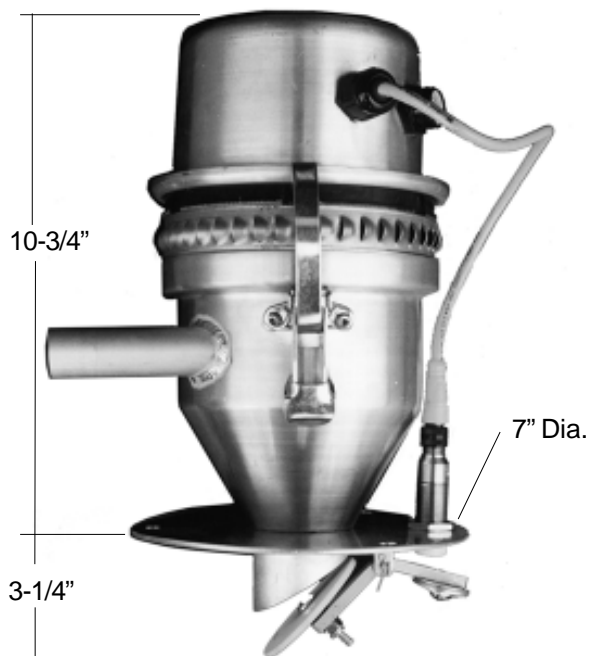

MICRO LOADER

Miniature Vacuum Loader — Sized to feed colorant to a color mixer.

Developed for a Molder by Molders Choice.

Automates the Mixing Process.

The Proven Reliability of a Whisper™ Loader in a miniature size.

Small Size and Low Weight Allow Direct Mounting to Most Mixers.

**Weights Less Than 7 lbs
(less hose and material)**

Micro Hopper Loader complete w/ pickup probe, 10' hose & clamps

MODEL	PRICE	DESCRIPTION	MOTOR	FAN	FLEX MAT. HOSE	PICKUP PROBE	FILTER AREA	SHIPPING WEIGHT
SC1250ML	\$1180.00	Micro Colorant Loader	120V 8.1 A	2-Stage 95 scfm	1" ID x 10'	1" tube x 36"	26 sq in nylon	24 lbs