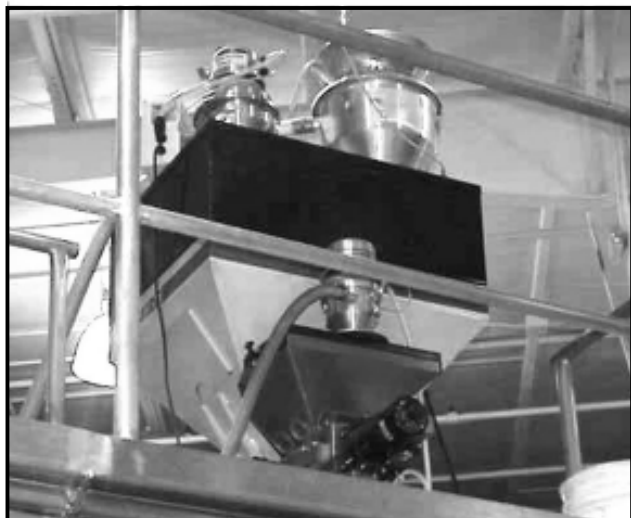

MICRO LOADER

Miniature Vacuum Loader — Sized to feed colorant to a color mixer.

Developed for a Molder by Molders Choice.

Automates the Mixing Process.

The Proven Reliability of a Whisper™ Loader in a miniature size.

Small Size and Low Weight Allow Direct Mounting to Most Mixers.

**Weights Less Than 7 lbs
(less hose and material)**

Micro Hopper Loader complete w/ pickup probe, 10' hose & clamps

MODEL	PRICE	DESCRIPTION	MOTOR	FAN	FLEX MAT. HOSE	PICKUP PROBE	FILTER AREA	SHIPPING WEIGHT
SC1250ML	\$1180.00	Micro Colorant Loader	120V 8.1 A	2-Stage 95 scfm	1" ID x 10'	1" tube x 36"	26 sq in nylon	24 lbs