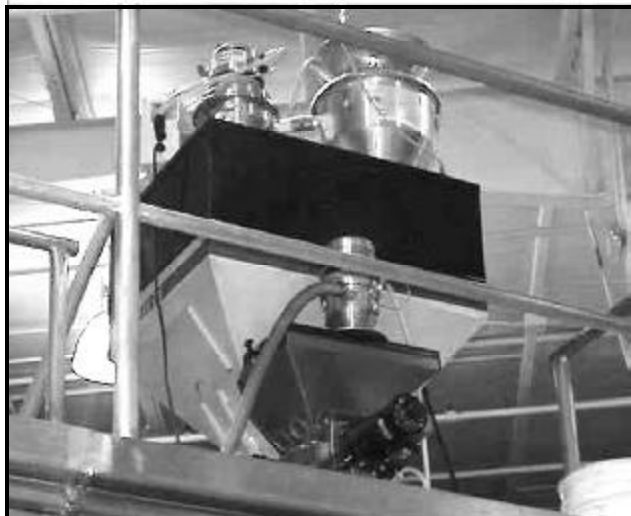

MICRO LOADER

**Miniature Vacuum Loader — Sized to feed colorant to a color mixer.
Developed for a Molder by Molders Choice.**

Automates the Mixing Process.

The Proven Reliability of a Whisper™ Loader in a miniature size.

Small Size and Low Weight Allow Direct Mounting to Most Mixers.

**Weights Less Than 7 lbs
(less hose and material)**

Micro Hopper Loader complete w/ pickup probe, 10' hose & clamps

MODEL	PRICE	DESCRIPTION	MOTOR	FAN	FLEX MAT. HOSE	PICKUP PROBE	FILTER AREA	SHIPPING WEIGHT
SC1250ML	\$725.00	Micro Colorant Loader	120V 8.1 A	2-Stage 95 scfm	1" D x 10'	1" tube x 36"	26 sq in nylon	24 lbs