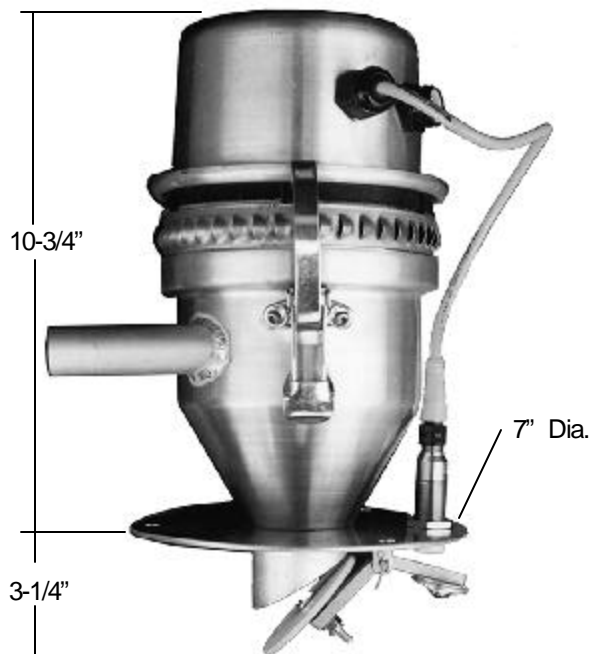

MICRO LOADER

**Miniature Vacuum Loader — Sized to feed colorant to a color mixer.
Developed for a Molder by Molders Choice.**

Automates the Mixing Process.

The Proven Reliability of a Whisper™ Loader in a miniature size.

Small Size and Low Weight Allow Direct Mounting to Most Mixers.

**Weights Less Than 7 lbs
(less hose and material)**

Micro Hopper Loader complete w/ pickup probe, 10' hose & clamps

MODEL	PRICE	DESCRIPTION	MOTOR	FAN	FLEX MAT. HOSE	PICKUP PROBE	FILTER AREA	SHIPPING WEIGHT
SC1250ML	\$725.00	Micro Colorant Loader	120V 8.1 A	2-Stage 95 scfm	1" D x 10'	1" tube x 36"	26 sq in nylon	24 lbs