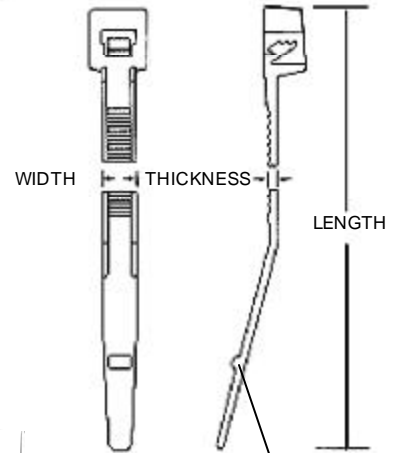

## for Hose and Wiring

Natural (white), Red and Blue ties let you color-code your hose bundles.

### HIGHEST QUALITY

- Always Easy to Couple
- Always a Tight Lock
- High Quality Nylon 6,6
- Meet UL 1565 and Mil-S-23190 Standards

Save you time ... and money ... compared with cheap ties.

Temporary-Hold Tab allows temporary coupling.