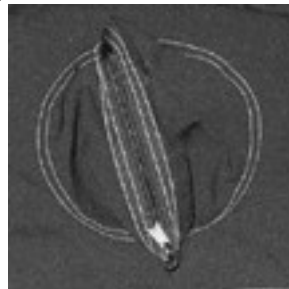

Fabric DRUM and GAYLORD COVERS

Prevent Material Contamination

Unique, Adjustable Design uses Drawstring

- **Standard Drum Cover fits drums from 19" to 24" in diameter.**

- **Standard Gaylord Cover fits Gaylords boxes from 34" x 42" to 42" x 48".**

- Elastic Band with Drawstring ensures tight fit on a wide variety of containers.

- Single & Dual Port available with 3" outlet ports for unloading with vacuum or pneumatic loader.

- Available with 6" to 10" inlet port for loading with blower or central loading equipment.

- Clear Panel in Top allows view of material and wand.

- Port includes elastic band to hold wand tightly. Zippers allow ports to be closed off completely.

Zippered port closes off completely

Available Options: