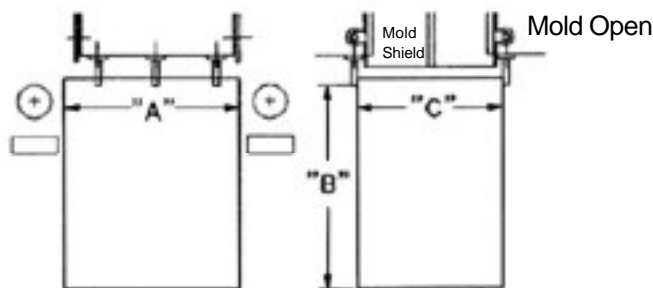

MOLD SKIRT

**STOPS Part Loss.
Drops Parts Directly to Conveyor or Box.**

Mounts to Mold Halves

Opens and Closes with the
Mold for Extra Protection
Against Contamination

Easily Cleaned

Straight Mold Skirts

Straight PART#	Open Length A	Clearance Height B	Max Mold Open C	PRICE
SMS-20	8"	16"	8"	$104.00
SMS-25	10"	17"	10"	$104.00
SMS-30	12"	18"	12"	$108.00
SMS-35	14"	19"	14"	$112.00
SMS-40	16"	20"	16"	$116.00
SMS-45	18"	21"	18"	$130.00
SMS-50	20"	22"	20"	$135.00
SMS-55	22"	23"	23"	$140.00
SMS-60	24"	24"	24"	$145.00
SMS-65	25"	25"	25"	$150.00
SMS-70	26"	26"	26"	$165.00
SMS-75	27"	27"	27"	$175.00
SMS-80	28"	28"	28"	$180.00

Tapered Mold Skirts

Tapered PART#	Open Length A	Clearance Height B	Max Mold Open C	PRICE
TMS-20	8"	16"	8"	$114.40
TMS-25	10"	17"	10"	$114.40
TMS-30	12"	18"	12"	$180.80
TMS-35	14"	19"	14"	$123.20
TMS-40	16"	20"	16"	$127.60
TMS-45	18"	21"	18"	$143.00
TMS-50	20"	22"	20"	$148.50
TMS-55	22"	23"	23"	$154.00
TMS-60	24"	24"	24"	$159.50
TMS-65	25"	25"	25"	$165.00
TMS-70	26"	26"	26"	$181.50
TMS-75	27"	27"	27"	$192.50
TMS-80	28"	28"	28"	$198.00

SMS Model

TMS Model

Low-Durometer PVC

- Does not absorb oil or grease
- Resists abrasion, punctures and tears.

No accordion- type pleats

© 2001 MOLDERS CHOICE, Inc.

24 Hour Service - 7 Days a week
1-800-809-4623
WebSite: www.molderschoice.com • Email: molders@molderschoice.com