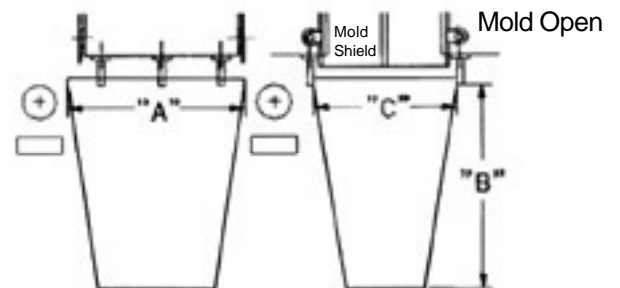

TMS Model

Low-Durometer PVC

- Does not absorb oil or grease
- Resists abrasion, punctures and tears.

No accordion- type pleats

© 2001 MOLDERS CHOICE, Inc.