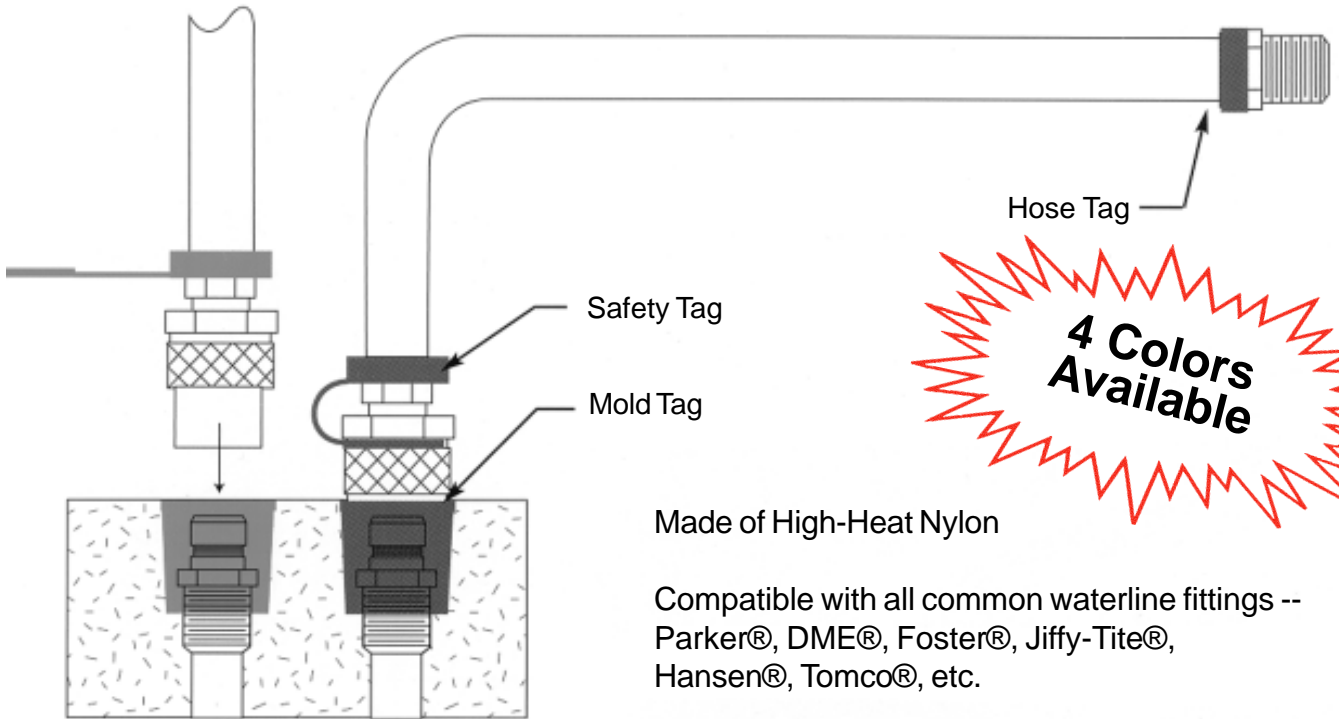

WATERLINE MARKERS and SAFETY TAGS

Color-Coded For Hose Connection Speed and Accuracy

IMPROVE QUALITY by Ensuring Hose Hookup Accuracy.

SAVE MONEY by Improving Hose Hookup Speed.

IMPROVE SAFETY by Preventing Detached-Hose Accidents. **Help Prevent:**

- Burns and Hose-Whip Injuries from loose hoses.
- Slippery Floors, Damage to Equipment and Controls, and EPA reporting due to released liquids.

See Next Page for Prices and Part Numbers

© 2009 MOLDERS CHOICE, Inc.