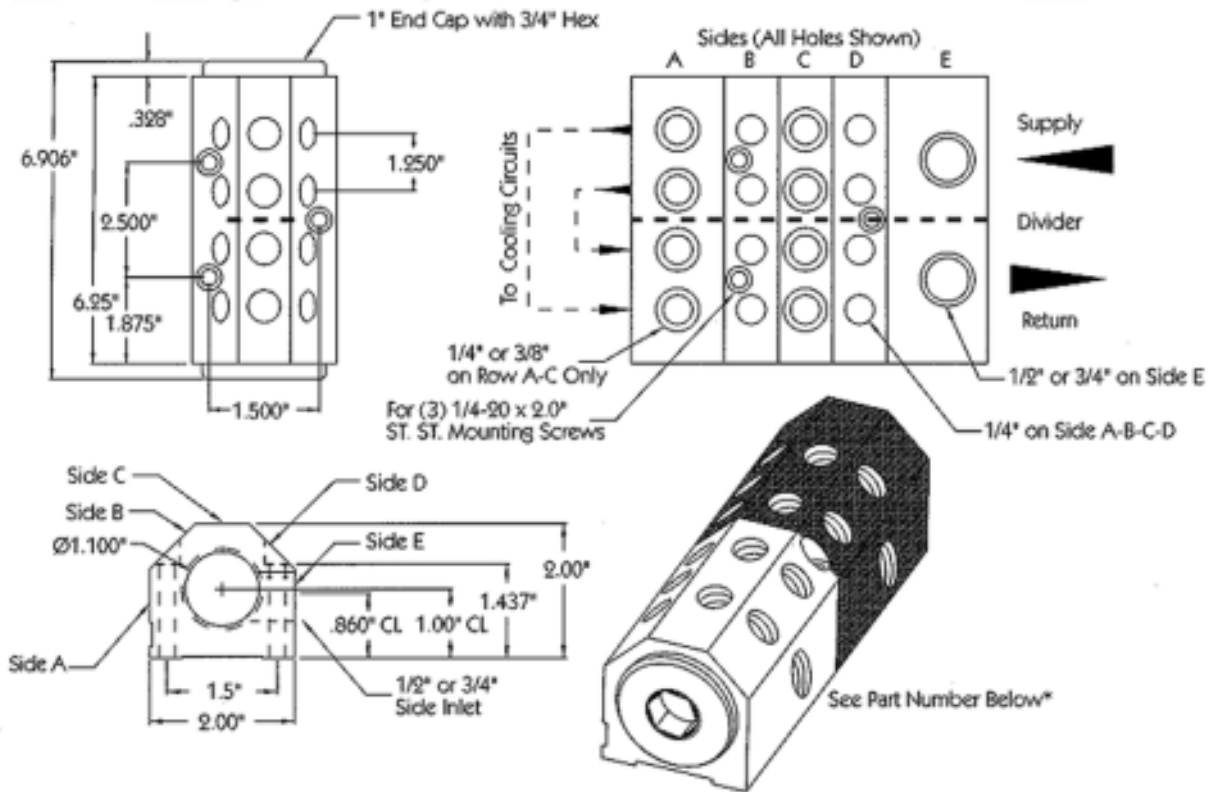

1" x 7" SIDELINE™ MANIFOLDS

1 x 7 SIDELINE

Outgoing Ports					Part Number	Price
Side A In-Out	Side B In-Out	Side C In-Out	Side D In-Out	Side E In-Out		
1/4" Ports	1/4" Ports	1/4" Ports	1/4" Ports			
	Two-Two			1/2"-1/2"	IM4S-7-1/2-B-2-2-1/4-N-R/B	\$113.00
Two-Two	Two-Two			1/2"-1/2"	IM4S-7-1/2-AB-4-4-1/4-N-R/B	\$125.00
	Two-Two		Two-Two	1/2"-1/2"	IM4S-7-1/2-BD-4-4-1/4-N-R/B	\$125.00
	Two-Two	Two-Two	Two-Two	1/2"-1/2"	IM4S-7-1/2-BCD-6-6-1/4-N-R/B	\$137.00
Two-Two	Two-Two	Two-Two	Two-Two	1/2"-1/2"	IM4S-7-1/2-ABCD-8-8-1/4-N-R/B	\$149.00
	3/8" Ports		3/8" Ports			
	Two-Two			3/4'-3/4"	IM4S-3/4-B-2-3-8-NR/B	\$113.00
	Two-Two		Two-Two	3/4"-3/4"	IM4S-7-3/4-BD-4-4-3/8-N-R/B	\$125.00

Prices include end caps and (3) 10-32 x 2" mounting screws

© 2009 MOLDERS CHOICE, Inc.

24 Hour Service - 7 Days a week

1-800-809-4623

WebSite: www.molderschoice.com • Email: molders@molderschoice.com