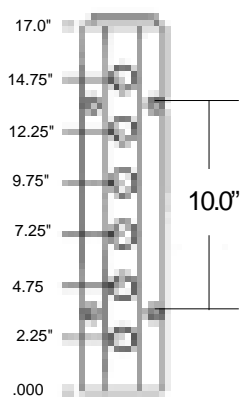

2" INLINE MANIFOLDS

Price includes end cap and stainless steel 1/4" x 20 x 3" mounting screws.
CUSTOM MANIFOLDS QUOTED UPON REQUEST

© 2009 MOLDERS CHOICE, Inc.

24 Hour Service - 7 Days a week
1-800-809-4623
WebSite: www.molderschoice.com • Email: molders@molderschoice.com