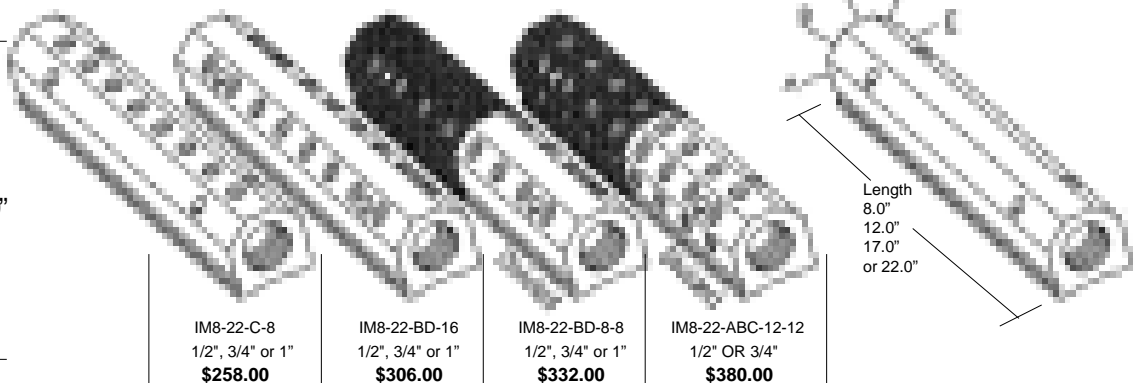

2" INLINE MANIFOLDS

Price includes end cap and stainless steel 1/4" x 20 x 3" mounting screws.
CUSTOM MANIFOLDS QUOTED UPON REQUEST

© 2009 MOLDERS CHOICE, Inc.

24 Hour Service - 7 Days a week
1-800-809-4623
WebSite: www.molderschoice.com • Email: molders@molderschoice.com