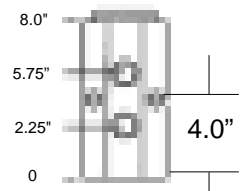

2" INLINE MANIFOLDS

Price includes end cap and stainless steel 1/4" x 20 x 3" mounting screws.
CUSTOM MANIFOLDS QUOTED UPON REQUEST

© 2009 MOLDERS CHOICE, Inc.

24 Hour Service - 7 Days a week
1-800-809-4623
WebSite: www.molderschoice.com • Email: molders@molderschoice.com