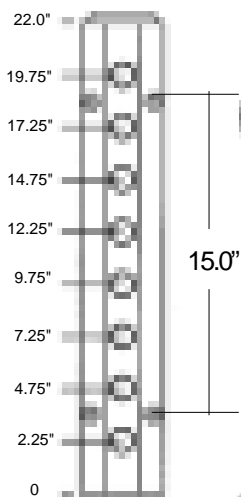

2" INLINE MANIFOLDS

Price includes end cap and stainless steel 1/4" x 20 x 3" mounting screws.
CUSTOM MANIFOLDS QUOTED UPON REQUEST

© 2009 MOLDERS CHOICE, Inc.

24 Hour Service - 7 Days a week
1-800-809-4623
WebSite: www.molderschoice.com • Email: molders@molderschoice.com