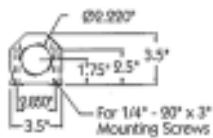

2" INLINE MANIFOLDS

Price includes end cap and stainless steel 1/4" x 20 x 3" mounting screws.
CUSTOM MANIFOLDS QUOTED UPON REQUEST

© 2009 MOLDERS CHOICE, Inc.

24 Hour Service - 7 Days a week
1-800-809-4623
WebSite: www.molderschoice.com • Email: molders@molderschoice.com