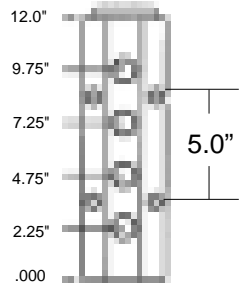

2" INLINE MANIFOLDS

Price includes end cap and stainless steel 1/4" x 20 x 3" mounting screws.
CUSTOM MANIFOLDS QUOTED UPON REQUEST

© 2009 MOLDERS CHOICE, Inc.

24 Hour Service - 7 Days a week
1-800-809-4623
WebSite: www.molderschoice.com • Email: molders@molderschoice.com