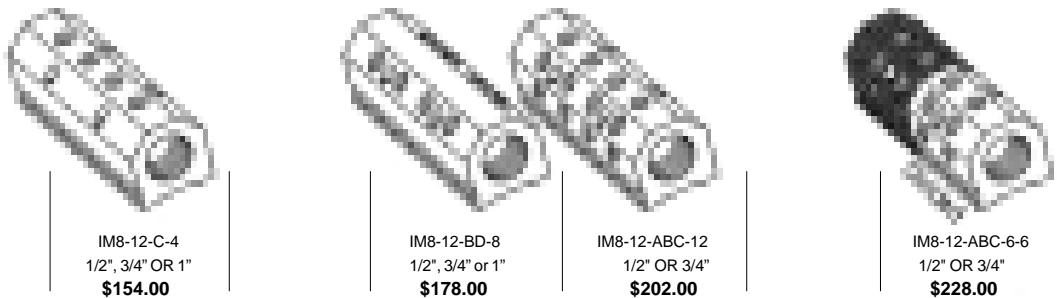

2" INLINE MANIFOLDS

Price includes end cap and stainless steel 1/4" x 20 x 3" mounting screws.
CUSTOM MANIFOLDS QUOTED UPON REQUEST

© 2009 MOLDERS CHOICE, Inc.

24 Hour Service - 7 Days a week
1-800-809-4623
WebSite: www.molderschoice.com • Email: molders@molderschoice.com