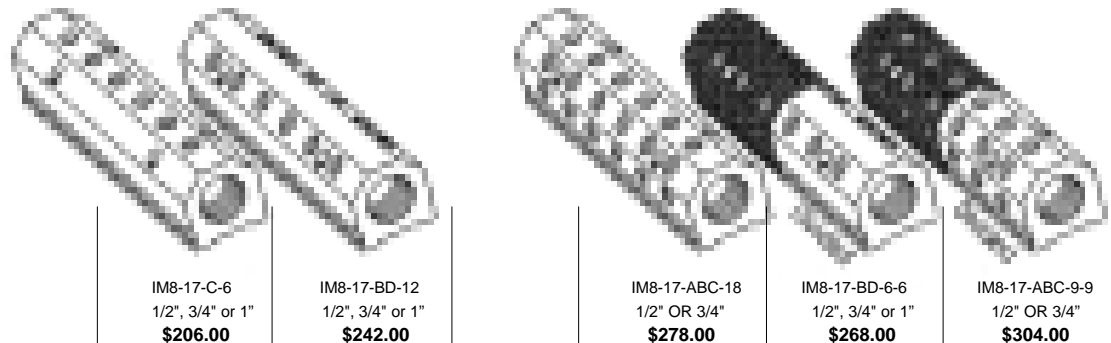

2" INLINE MANIFOLDS

Price includes end cap and stainless steel 1/4" x 20 x 3" mounting screws.
CUSTOM MANIFOLDS QUOTED UPON REQUEST

© 2009 MOLDERS CHOICE, Inc.

24 Hour Service - 7 Days a week
1-800-809-4623
WebSite: www.molderschoice.com • Email: molders@molderschoice.com