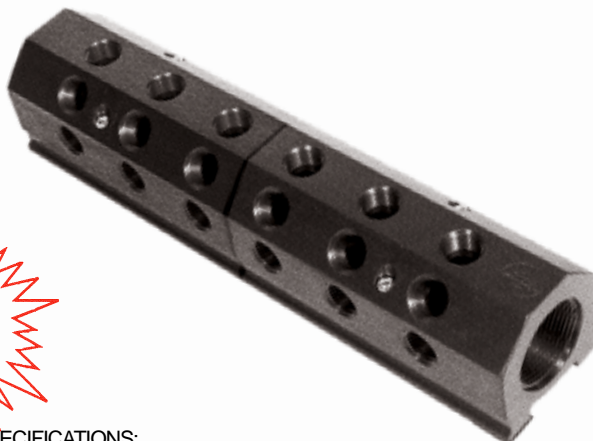

# COLOR CODED QUICK-CHANGE ALUMINUM MANIFOLDS

**3 Models to choose from . . . Inline, Divided, Sideline**  
**3 Volume Sizes to choose from . . . 3/4", 1" or 1-1/2" inlets available**

## THE IN LINE MODEL (either end, "IN", or "OUT")

**SPECIFICATIONS:**  
**MANIFOLD LENGTHS:** From 2-3/4" to 18" long  
**NUMBER OF PORTS:** Up to 8 on any one side of 5 sides  
**INLET PORT SIZE:** 3/4", 1", or 1-1/2"  
**OUTLET PORT SIZE:** With 3/4" supply/return: 1/8", or 1/4"  
 With 1" supply/return: 1/4", or 3/8"  
 With 1-1/2", supply/return: 3/8", 1/2"  
**Pressure Rating:** 3000 psi @ 300° F

## The INLINE DIVIDED Model (provides an IN and an OUT supply port)

**SPECIFICATIONS:**  
**MANIFOLD LENGTHS:** From 2-3/4" to 18" long  
**NUMBER OF PORTS:** Up to 8 on any one side of 5 sides  
**INLET AND OUTLET PORT SIZE:** (In one end, out other end)  
 3/4", 1", or 1-1/2"  
**OUTLET PORT SIZE:** With 3/4" supply/return: 1/8", or 1/4"  
 (to/from mold) With 1" supply/return: 1/4", or 3/8"  
 With 1-1/2", supply/return: 3/8", 1/2" or 3/4"  
**Pressure Rating:** 200 psi @ 300° F

## THE SIDELINE DIVIDED MODEL (provides an "IN" and an "OUT" supply port on side "E")

**SPECIFICATIONS:**  
**MANIFOLD LENGTHS:** 5-1/4", 6-1/4", or 10-1/2" long  
**NUMBER OF PORTS:** Up to 8 on any one side of 4 sides  
 (outlet ports, to mold, are on sides "A", "B", "C", "D" and "OUT" water line ports are on side "E")  
**INLET AND OUTLET PORT SIZE:** 3/4", 1", or 1-1/2"  
**OUTLET PORT SIZE:** With 3/4" supply/return: 1/8", or 1/4"  
 (to/from mold) With 1" supply/return: 1/4", or 3/8"  
 With 1-1/2", supply/return: 3/8", or 1/2"  
**Pressure Rating:** 200 psi @ 300° F