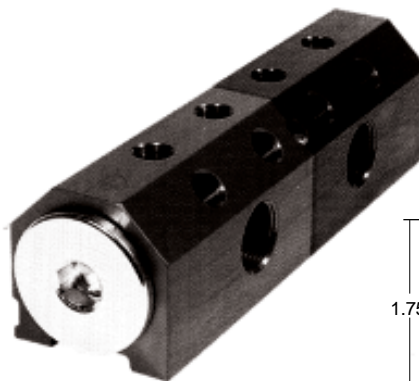

## THE IN LINE MODEL (either end, "IN", or "OUT")

**SPECIFICATIONS:**  
**MANIFOLD LENGTHS:** From 2-3/4" to 18" long  
**NUMBER OF PORTS:** Up to 8 on any one side of 5 sides  
**INLET PORT SIZE:** 3/4", 1", or 1-1/2"  
**OUTLET PORT SIZE:** With 3/4" supply/return: 1/8", or 1/4"  
 With 1" supply/return: 1/4", or 3/8"  
 With 1-1/2", supply/return: 3/8", 1/2"  
**Pressure Rating:** 3000 psi @ 300° F

## The INLINE DIVIDED Model (provides an IN and an OUT supply port)

**SPECIFICATIONS:**  
**MANIFOLD LENGTHS:** From 2-3/4" to 18" long  
**NUMBER OF PORTS:** Up to 8 on any one side of 5 sides  
**INLET AND OUTLET PORT SIZE:** (In one end, out other end)  
 3/4", 1", or 1-1/2"  
**OUTLET PORT SIZE:** With 3/4" supply/return: 1/8", or 1/4"  
 (to/from mold) With 1" supply/return: 1/4", or 3/8"  
 With 1-1/2", supply/return: 3/8", 1/2" or 3/4"  
**Pressure Rating:** 200 psi @ 300° F

## THE SIDELINE DIVIDED MODEL (provides an "IN" and an "OUT" supply port on side "E")

**SPECIFICATIONS:**  
**MANIFOLD LENGTHS:** 5-1/4", 6-1/4", or 10-1/2" long  
**NUMBER OF PORTS:** Up to 8 on any one side of 4 sides  
 (outlet ports, to mold, are on sides "A", "B", "C", "D" and "OUT" water line ports are on side "E")  
**INLET AND OUTLET PORT SIZE:** 3/4", 1", or 1-1/2"  
**OUTLET PORT SIZE:** With 3/4" supply/return: 1/8", or 1/4"  
 (to/from mold) With 1" supply/return: 1/4", or 3/8"  
 With 1-1/2", supply/return: 3/8", or 1/2"  
**Pressure Rating:** 200 psi @ 300° F