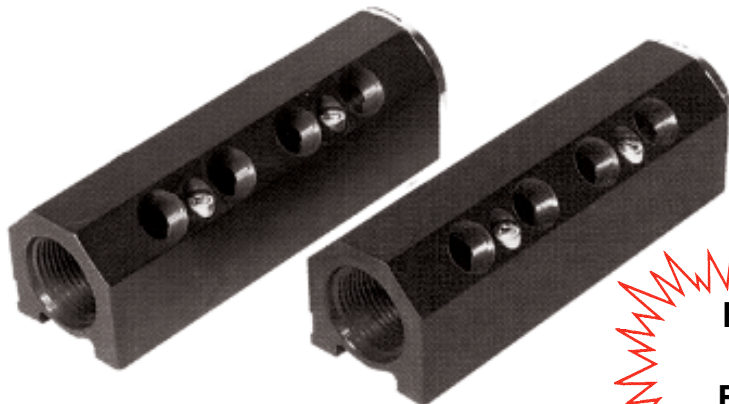

# COLOR CODED QUICK-CHANGE ALUMINUM MANIFOLDS

**3 Models to choose from . . . Inline, Divided, Sideline**  
**3 Volume Sizes to choose from . . . 3/4", 1" or 1-1/2" inlets available**

## THE IN LINE MODEL (either end, "IN", or "OUT")

**SPECIFICATIONS:**  
**MANIFOLD LENGTHS:** From 2-3/4" to 18" long  
**NUMBER OF PORTS:** Up to 8 on any one side of 5 sides  
**INLET PORT SIZE:** 3/4", 1", or 1-1/2"  
**OUTLET PORT SIZE:** With 3/4" supply/return: 1/8", or 1/4"  
 With 1" supply/return: 1/4", or 3/8"  
 With 1-1/2", supply/return: 3/8", 1/2"  
**Pressure Rating:** 3000 psi @ 300° F

## The INLINE DIVIDED Model (provides an IN and an OUT supply port)

**SPECIFICATIONS:**  
**MANIFOLD LENGTHS:** From 2-3/4" to 18" long  
**NUMBER OF PORTS:** Up to 8 on any one side of 5 sides  
**INLET AND OUTLET PORT SIZE:** (In one end, out other end)  
 3/4", 1", or 1-1/2"  
**OUTLET PORT SIZE:** With 3/4" supply/return: 1/8", or 1/4"  
 (to/from mold) With 1" supply/return: 1/4", or 3/8"  
 With 1-1/2", supply/return: 3/8", 1/2" or 3/4"  
**Pressure Rating:** 200 psi @ 300° F

## THE SIDELINE DIVIDED MODEL (provides an "IN" and an "OUT" supply port on side "E")

**SPECIFICATIONS:**  
**MANIFOLD LENGTHS:** 5-1/4", 6-1/4", or 10-1/2" long  
**NUMBER OF PORTS:** Up to 8 on any one side of 4 sides  
 (outlet ports, to mold, are on sides "A", "B", "C", "D" and "OUT" water line ports are on side "E")  
**INLET AND OUTLET PORT SIZE:** 3/4", 1", or 1-1/2"  
**OUTLET PORT SIZE:** With 3/4" supply/return: 1/8", or 1/4"  
 (to/from mold) With 1" supply/return: 1/4", or 3/8"  
 With 1-1/2", supply/return: 3/8", or 1/2"  
**Pressure Rating:** 200 psi @ 300° F