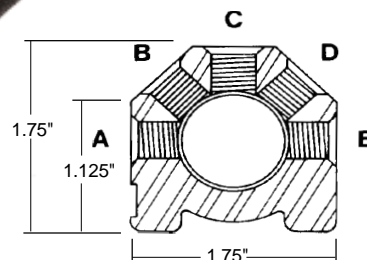

## THE IN LINE MODEL (either end, "IN", or "OUT")

**SPECIFICATIONS:**  
**MANIFOLD LENGTHS:** From 2-3/4" to 18" long  
**NUMBER OF PORTS:** Up to 8 on any one side of 5 sides  
**INLET PORT SIZE:** 3/4", 1", or 1-1/2"  
**OUTLET PORT SIZE:** With 3/4" supply/return: 1/8", or 1/4"  
 With 1" supply/return: 1/4", or 3/8"  
 With 1-1/2", supply/return: 3/8", 1/2"  
**Pressure Rating:** 3000 psi @ 300° F

## The INLINE DIVIDED Model (provides an IN and an OUT supply port)

**SPECIFICATIONS:**  
**MANIFOLD LENGTHS:** From 2-3/4" to 18" long  
**NUMBER OF PORTS:** Up to 8 on any one side of 5 sides  
**INLET AND OUTLET PORT SIZE:** (In one end, out other end)  
 3/4", 1", or 1-1/2"  
**OUTLET PORT SIZE:** With 3/4" supply/return: 1/8", or 1/4"  
 (to/from mold) With 1" supply/return: 1/4", or 3/8"  
 With 1-1/2", supply/return: 3/8", 1/2" or 3/4"  
**Pressure Rating:** 200 psi @ 300° F

## THE SIDELINE DIVIDED MODEL (provides an "IN" and an "OUT" supply port on side "E")

**SPECIFICATIONS:**  
**MANIFOLD LENGTHS:** 5-1/4", 6-1/4", or 10-1/2" long  
**NUMBER OF PORTS:** Up to 8 on any one side of 4 sides  
 (outlet ports, to mold, are on sides "A", "B", "C", "D" and "OUT" water line ports are on side "E")  
**INLET AND OUTLET PORT SIZE:** 3/4", 1", or 1-1/2"  
**OUTLET PORT SIZE:** With 3/4" supply/return: 1/8", or 1/4"  
 (to/from mold) With 1" supply/return: 1/4", or 3/8"  
 With 1-1/2", supply/return: 3/8", or 1/2"  
**Pressure Rating:** 200 psi @ 300° F

## HOW TO ORDER:

- 1.) Select Inlet Size: 3/4" : 3  
 1" : 4  
 1-1/2" : 6

- 2.) Overall length  
 3/4" 1" 1-1/2"  
 2.750" : 2 3.750" : 4 6" : 6  
 4.750" : 4 6.250" : 6 10" : 10  
 6.750" : 6 8.750" : 9 14" : 14  
 8.750" : 8 11.25" : 11 18" : 18