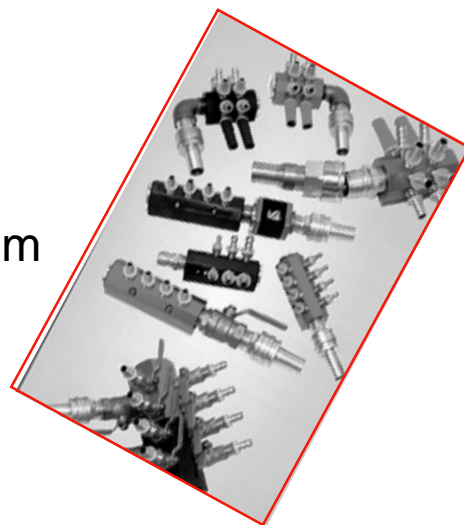

MOLD ACCESSORIES

Mold Storage Racks
 Quick Change Mold System
 Mold Slings
 Swivel Eyebolts
 Hoist Rings

Adjustable Ejector Bars

POKR-Plastic Mold Tool

Forged Mold Clamps

Static Eliminating Equipment

Insulation Boards

Brass Brushes

Air Curtains

Waterline Fittings

SCRAPER-Plastic Mold Tool

Ball Valves

Waterline Hose

Manifolds

24