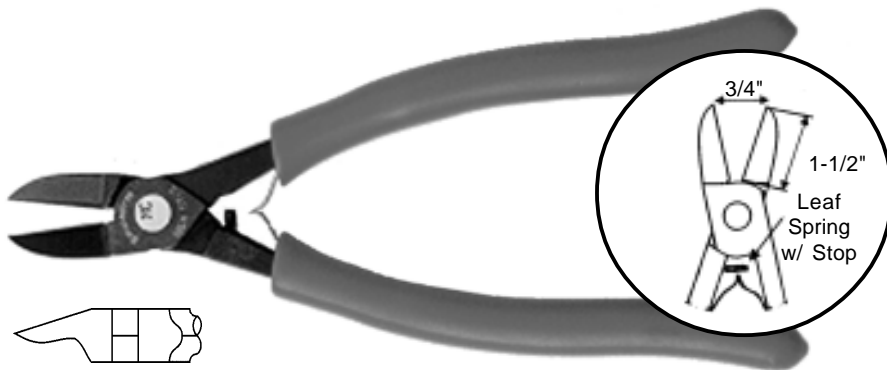

SUPER PLASTIC CUTTERS

- Longer ergonomic handles
- Anti-glare black finish
- Soft foam grips

7" SLIM FLAT-BACK
with STOP

MODEL S77E

PRICES	1-24	\$36.00
	25-49	\$35.50
	50 +	\$34.00

8" SLIM FLAT-BACK
with STOP

MODEL S88E

PRICES	1-24	\$40.00
	25-49	\$38.50
	50 +	\$36.00

9-1/2" SLIM FLAT-BACK
with STOP

MODEL S99E

PRICES	1-24	\$46.00
	25-49	\$44.50
	50 +	\$43.00

© 2009 MOLDERS CHOICE, Inc.

24 Hour Service - 7 Days a week
1-800-809-4623
 WebSite: www.molderschoice.com • Email: molders@molderschoice.com