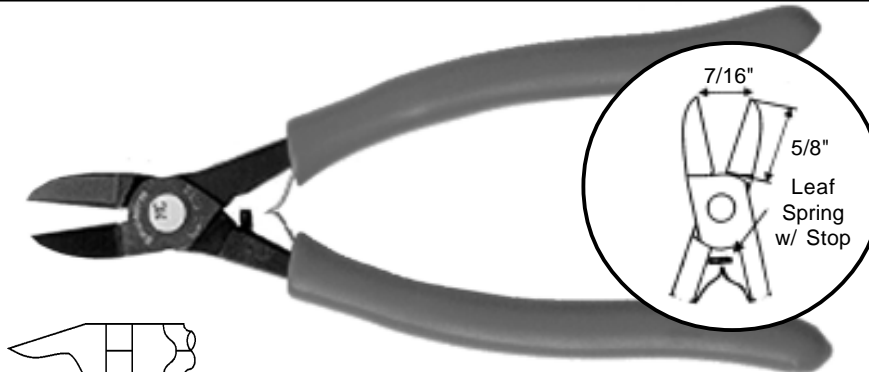

# SUPER PLASTIC CUTTERS

- Longer ergonomic handles
- Anti-glare black finish
- Soft foam grips

4" SLIM FLAT-BACK  
with STOP

**MODEL S44E**

<b>PRICES</b>	1-24	<b>\$33.00</b>
	25-49	<b>\$31.75</b>
	50 +	<b>\$30.50</b>

5" SLIM FLAT-BACK  
with STOP

**MODEL S55E**

<b>PRICES</b>	1-24	<b>\$33.00</b>
	25-49	<b>\$31.75</b>
	50 +	<b>\$30.50</b>

6-1/4" SLIM FLAT-BACK  
with STOP

**MODEL S65E**

<b>PRICES</b>	1-24	<b>\$34.00</b>
	25-49	<b>\$32.50</b>
	50 +	<b>\$31.00</b>