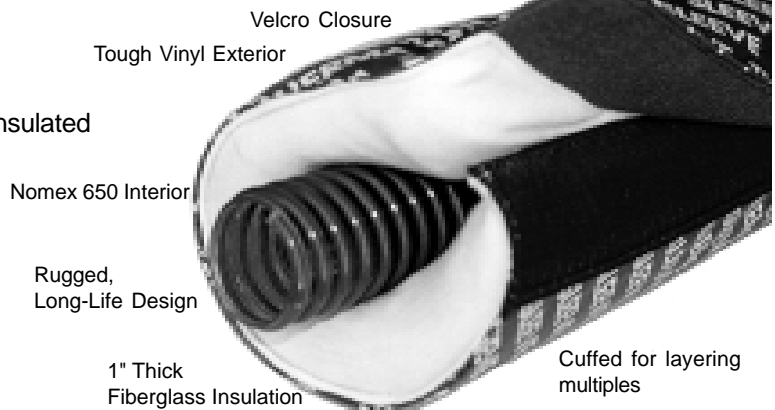

# Highest Quality HOPPER DRYER HOSE

	SIZE	Single Ply		Double Ply	
		PART #	12 ft Section	PART #	12 ft Section
<p style="text-align: center;"><b><u>Silicone</u></b></p> <ul style="list-style-type: none"> <li>Temp range -75° to 500° F</li> <li>Single or Double Ply</li> <li>Silicone Coated Fiberglass</li> <li>Color: Orange</li> <li>Stocked in 12 foot lengths</li> </ul>	1-1/2"	HDH150-1P	\$49.00	HDH150-2P	\$67.00
	1-3/4"	HDH175-1P	\$53.00	HDH175-2P	\$72.00
	2"	HDH200-1P	\$54.00	HDH200-2P	\$78.00
	2-1/2"	HDH250-1P	\$59.00	HDH250-2P	\$92.00
	3"	HDH300-1P	\$68.00	HDH300-2P	\$106.00
	4"	HDH400-1P	\$83.00	HDH400-2P	\$131.00
	5"	HDH500-1P	\$97.00	HDH500-2P	\$153.00
	6"	HDH600-1P	\$113.00	HDH600-2P	\$179.00
<p style="text-align: center;"><b><u>Neoprene</u></b></p> <ul style="list-style-type: none"> <li>Temp range -65° to 300° F</li> <li>Single or Double Ply</li> <li>Neoprene Coated Fiberglass</li> <li>Color: Black</li> <li>Stocked in 12 ft lengths</li> </ul>	1-1/2"	HDH150-N1P	\$31.00	HDH150-N2P	\$40.00
	1-3/4"	HDH175-N1P	\$32.00	HDH175-N2P	\$43.00
	2"	HDH200-N1P	\$35.00	HDH200-N2P	\$44.00
	2-1/2"	HDH250-N1P	\$39.00	HDH250-N2P	\$49.00
	3"	HDH300-N1P	\$43.00	HDH300-N2P	\$56.00
	4"	HDH400-N1P	\$51.00	HDH400-N2P	\$66.00
	5"	HDH500-N1P	\$58.00	HDH500-N2P	\$79.00
	6"	HDH600-N1P	\$69.00	HDH600-N2P	\$90.00

## THERMA SLEEVE™ DRYER HOSE INSULATION

**Energy Reducing, ADD-ON Insulation  
for all Hopper Dryer Hose**

- Reduce temperature-drop to hopper (conventional non-insulated hose loses 6° F per foot)
- Prevent harmful burns to plant personnel.
- Drastically reduce plant ambient air temperature – a MUST for all air conditioned plants.
- Easily installed in minutes (no tools, no downtime)
- Flexible design.
- Available in convenient 2 foot section.  
(No need to purchase cumbersome 6 or 12 foot lengths)