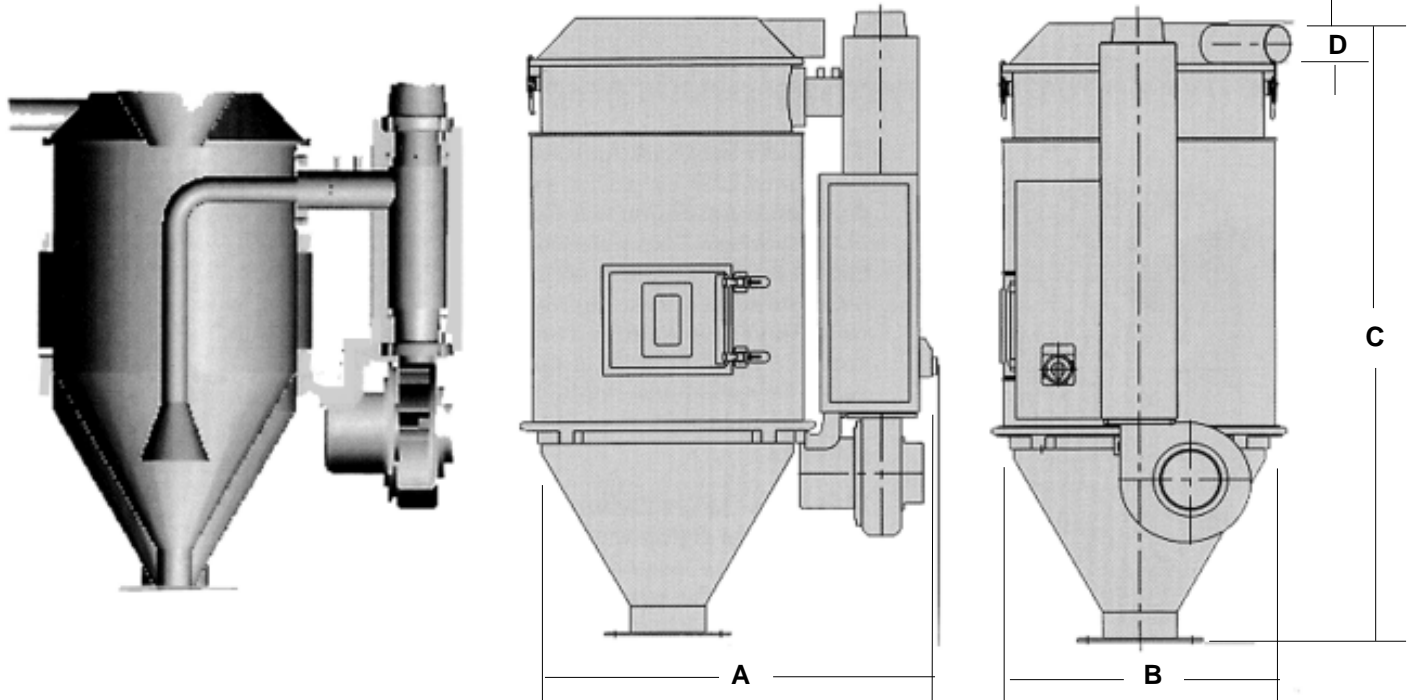

CDH-Series Hot Air Dryers

CDH-Series

Specifications – When Ordering Specify Voltage

Model #		15	30	50	75	100	150	200
PRICE		\$1650	\$1850	\$2085	\$2250	\$2525	\$3075	\$3400
Hopper Capacity	pounds	33	66	110	165	220	330	440
Hopper Capacity	cu ft	.9	1.8	3	4.4	6	8.8	11.8
Blower Motor	hp	1/18	1/11	1/8	1/8	1/8	1/4	1/4
Heating Capacity	kW	1.6	2.7	4.0	5.0	6.0	8.0	10.0
Drying Temp. Max		275° F or 150° C (390° F or 200° C as an option)						
7-Day Timer Clock		Option				Option		
Hopper Cleaning Door		N/A			Standard			
Width (A)	in	23.2	26.2	29.7	32.9	32.9	41.3	41.3
Depth (B)	in	16.5	17.9	20.1	23.2	23.2	29.1	29.1
Height (C)	in	25.0	32.3	37.0	40.2	48.8	59.1	71.7
Outlet Port (D)	in	1.5	2	2	2.5	2.5	3	3
Weight (approx.)	lb	66	99	132	176	220	308	330