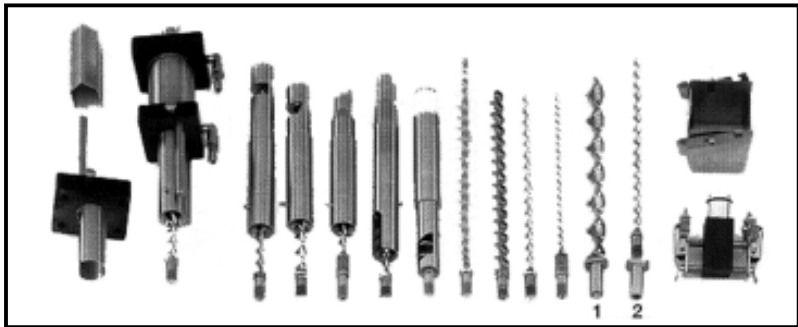

# Color Exact 1100

Quick-connect adapter plates available for adapting various Color Exact models to one transition piece.

**INTEGRAL HOPPER**  
available

**Screws / Sleeve Sets**

Large variety of metering screw/sleeve sets available to suit various applications. Metering screws #1 & #2 have magnetic couplings and can be removed without tools.

**Specifications**

Color Exact 1100							PRICE
Screws/Sleeves	5/6	6/13	9/16	12/19	15/22	18/25	<b>\$5500.00</b>
pounds / hr.	.39	3	13	29	51	72	

© 2011 MOLDERS CHOICE, Inc.

24 Hour Service - 7 Days a week