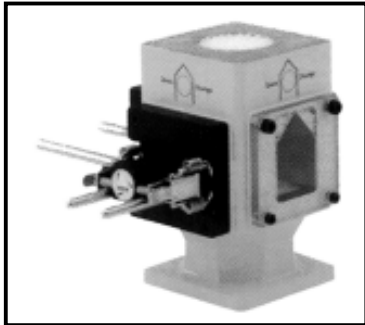

# Color Exact 1100

Quick-connect adapter plates available for adapting various Color Exact models to one transition piece.

**INTEGRAL HOPPER**  
available

**Screws / Sleeve Sets**

Large variety of metering screw/sleeve sets available to suit various applications. Metering screws #1 & #2 have magnetic couplings and can be removed without tools.

**Specifications**

Color Exact 1100							PRICE
Screws/Sleeves	5/6	6/13	9/16	12/19	15/22	18/25	<b>\$5500.00</b>
pounds / hr.	.39	3	13	29	51	72	

© 2011 MOLDERS CHOICE, Inc.

24 Hour Service - 7 Days a week