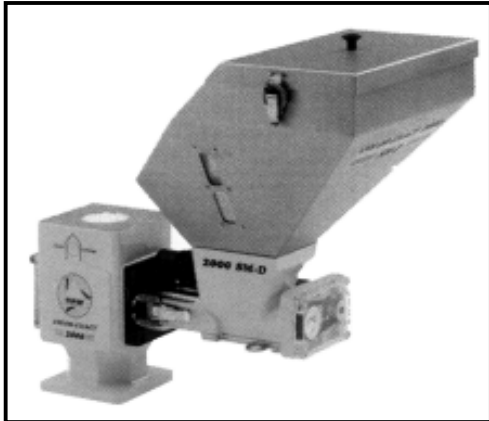

# Color Exact 1100

Quick-connect adapter plates available for adapting various Color Exact models to one transition piece.

**INTEGRAL HOPPER**  
available

**Screws / Sleeve Sets**

Large variety of metering screw/sleeve sets available to suit various applications. Metering screws #1 & #2 have magnetic couplings and can be removed without tools.

**Specifications**

Color Exact 1100							PRICE
Screws/Sleeves	5/6	6/13	9/16	12/19	15/22	18/25	<b>\$5500.00</b>
pounds / hr.	.39	3	13	29	51	72	

© 2011 MOLDERS CHOICE, Inc.

24 Hour Service - 7 Days a week