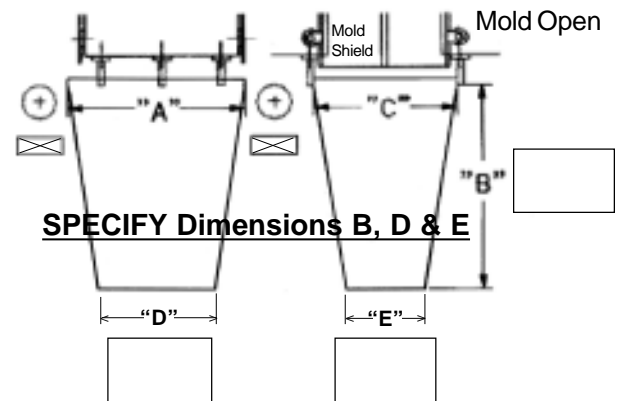

TMS Model

Low-Durometer PVC

- Does not absorb oil or grease
- Resists abrasion, punctures and tears.

© 2017 MOLDERS CHOICE, Inc.