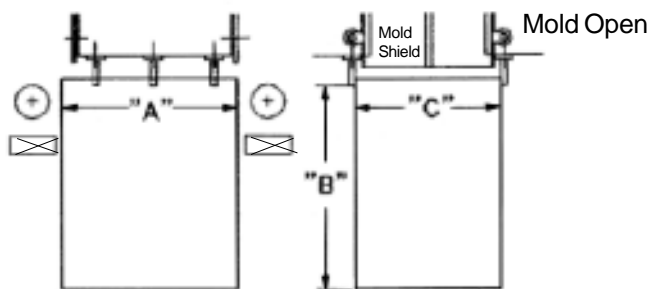

STRAIGHT & TAPERED MOLD SKIRT

STOPS Part Loss.
Drops Parts Directly to Conveyor or Box.

- Mounts to Mold Halves
- Opens and Closes with the Mold for Extra Protection Against Contamination
- Easily Cleaned

Straight Mold Skirts

Straight PART#	Open Length A	Clearance Height B	Max Mold Open C	PRICE
SMS-20	8"	16"	8"	$144.00
SMS-25	10"	17"	10"	$144.00
SMS-30	12"	18"	12"	$148.00
SMS-35	14"	19"	14"	$152.00
SMS-40	16"	20"	16"	$156.00
SMS-45	18"	21"	18"	$170.00
SMS-50	20"	22"	20"	$178.00
SMS-55	22"	23"	23"	$184.00
SMS-60	24"	24"	24"	$185.00
SMS-65	25"	25"	25"	$195.00
SMS-70	26"	26"	26"	$215.00
SMS-75	27"	27"	27"	$222.00
SMS-80	28"	28"	28"	$235.00

Tapered Mold Skirts

Tapered PART#	A Standard	B Max Length	C Standard	PRICE
TMS-20	8"	16"	8"	$158.00
TMS-25	10"	17"	10"	$155.00
TMS-30	12"	18"	12"	$162.00
TMS-35	14"	19"	14"	$167.00
TMS-40	16"	20"	16"	$177.00
TMS-45	18"	21"	18"	$187.00
TMS-50	20"	22"	20"	$195.00
TMS-55	22"	23"	23"	$203.00
TMS-60	24"	24"	24"	$210.00
TMS-65	25"	25"	25"	$220.00
TMS-70	26"	26"	26"	$238.00
TMS-75	27"	27"	27"	$254.00
TMS-80	28"	28"	28"	$269.00

SMS Model

TMS Model

Low-Durometer PVC

- Does not absorb oil or grease
- Resists abrasion, punctures and tears.

© 2017 MOLDERS CHOICE, Inc.

24 Hour Service - 7 Days a week
1-800-809-4623
WebSite: www.molderschoice.com • Email: molders@molderschoice.com