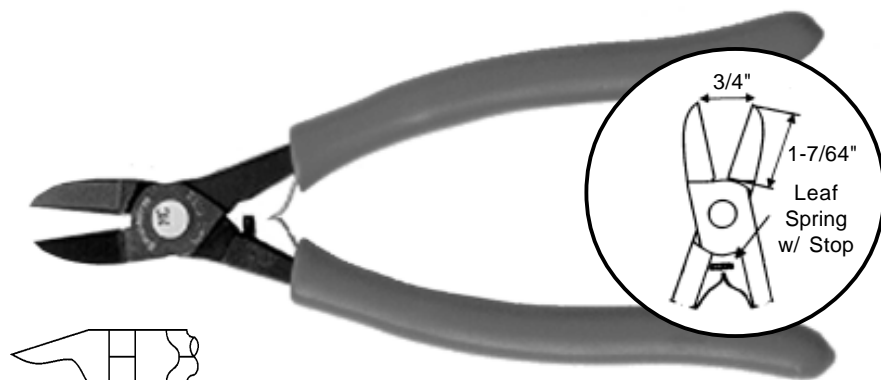

SUPER PLASTIC CUTTERS

- Longer ergonomic handles
- Anti-glare black finish
- Soft foam grips

7" SLIM FLAT-BACK
with STOP

MODEL S77E

PRICES	1-24	\$46.00
	25-49	\$45.00
	50 +	\$44.00

8" SLIM FLAT-BACK
with STOP

MODEL S88E

PRICES	1-24	\$48.00
	25-49	\$44.50
	50 +	\$42.00

9-1/2" SLIM FLAT-BACK
with STOP

MODEL S99E

PRICES	1-24	\$53.00
	25-49	\$51.50
	50 +	\$50.00

© 2018 MOLDERS CHOICE, Inc.

24 Hour Service - 7 Days a week
1-800-809-4623
 WebSite: www.molderschoice.com • Email: molders@molderschoice.com