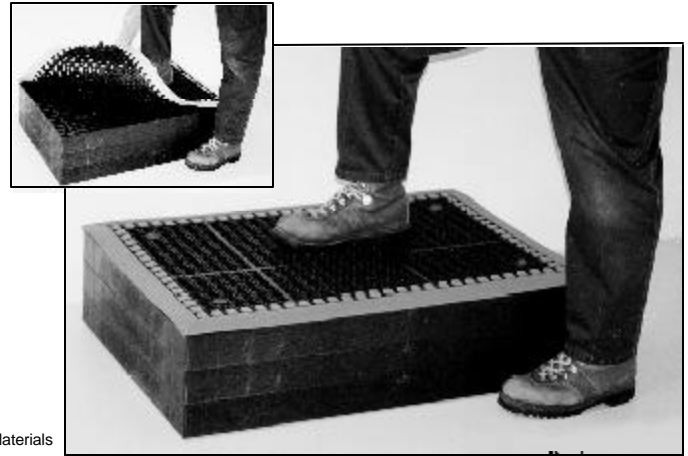

## Add-A-Level® WORK PLATFORMS

Give your operators a "Raise"

- Adjustable Height • Modular • All Plastic
- Modular design permits hundreds of floor plans.
- Assemble to desired height, length, or width, using patent-pending Stacker & Poly-Clip system to fit any floor plan.
- Flow-through grid permits scrap & liquids to fall or drain below.
- Impervious to oils, gas, acids & most chemicals.
- **No tools required.** Snaps together in seconds.
- Replace unsafe pallets & worn-out platforms.
- Made from strong, durable, high impact polypropylene.
- Available with comfort matting & Plug-Lock system.
- Replace costly & hard-to-handle platforms.
- Plug-Lock system locks mats to platforms.
- Lightweight for ease in handling.
- Available with ramping system.
- **Temporary or permanent.**

Recycled Materials

Add-A-Ramp & Accessories		
Part #	Components	Price
R1102	2' x 10" x 2-5/8" Ramp	\$43.51
R1103	3' x 10" x 2-5/8" Ramp	\$61.00
R1104	4' x 10" x 2-5/8" Ramp	\$80.00
R110C	2-5/8" Ramp Corner	\$29.00
CA2002	Stacker (vertical)	\$3.00
RC3000	Poly Clip (set of 4)	\$5.51
RF2011	Rubber Foot	\$2.38
MPL004	Mat Plug Lock (set of 4)	\$5.80