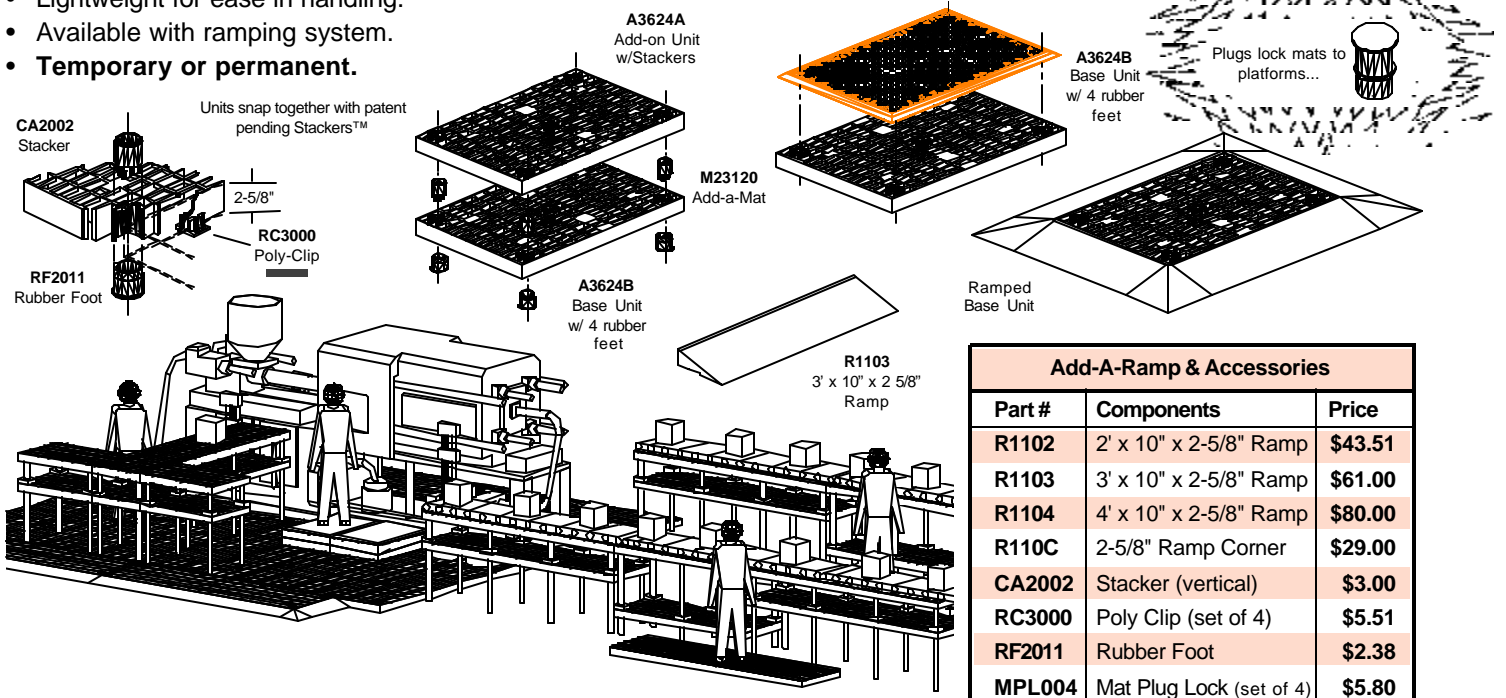

## Add-A-Level® WORK PLATFORMS

Give your operators a "Raise"

- Adjustable Height • Modular • All Plastic
- Modular design permits hundreds of floor plans.
- Assemble to desired height, length, or width, using patent-pending Stacker & Poly-Clip system to fit any floor plan.
- Flow-through grid permits scrap & liquids to fall or drain below.
- Impervious to oils, gas, acids & most chemicals.
- **No tools required.** Snaps together in seconds.
- Replace unsafe pallets & worn-out platforms.
- Made from strong, durable, high impact polypropylene.
- Available with comfort matting & Plug-Lock system.
- Replace costly & hard-to-handle platforms.
- Plug-Lock system locks mats to platforms.
- Lightweight for ease in handling.
- Available with ramping system.
- **Temporary or permanent.**

Recycled Materials

Add-A-Ramp & Accessories		
Part #	Components	Price
R1102	2' x 10" x 2-5/8" Ramp	\$43.51
R1103	3' x 10" x 2-5/8" Ramp	\$61.00
R1104	4' x 10" x 2-5/8" Ramp	\$80.00
R110C	2-5/8" Ramp Corner	\$29.00
CA2002	Stacker (vertical)	\$3.00
RC3000	Poly Clip (set of 4)	\$5.51
RF2011	Rubber Foot	\$2.38
MPL004	Mat Plug Lock (set of 4)	\$5.80