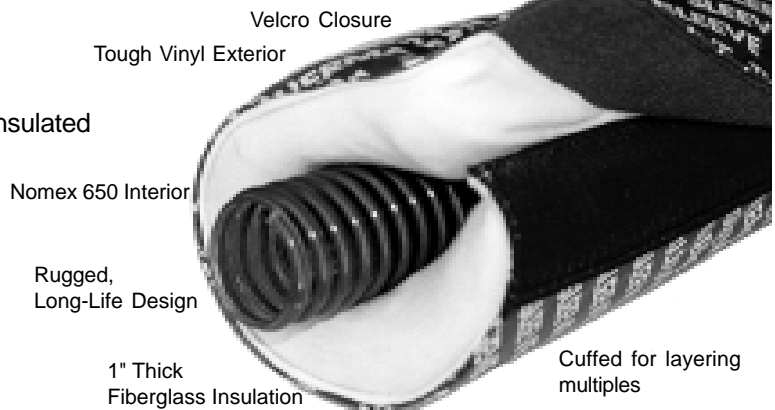

# Highest Quality HOPPER DRYER HOSE

	SIZE	Single Ply		Double Ply	
		PART #	12 ft Section	PART #	12 ft Section
<p style="text-align: center;"><b><u>Silicone</u></b></p> <ul style="list-style-type: none"> <li>Temp range -75° to 500° F</li> <li>Single or Double Ply</li> <li>Silicone Coated Fiberglass</li> <li>Color: Orange</li> <li>Stocked in 12 foot lengths</li> </ul>	1-1/2"	HDH150-1P	\$56.00	HDH150-2P	\$76.00
	1-3/4"	HDH175-1P	\$58.00	HDH175-2P	\$81.00
	2"	HDH200-1P	\$61.00	HDH200-2P	\$87.00
	2-1/2"	HDH250-1P	\$67.00	HDH250-2P	\$104.00
	3"	HDH300-1P	\$77.00	HDH300-2P	\$118.00
	4"	HDH400-1P	\$95.00	HDH400-2P	\$146.00
	5"	HDH500-1P	\$108.00	HDH500-2P	\$171.00
<p style="text-align: center;"><b><u>Neoprene</u></b></p> <ul style="list-style-type: none"> <li>Temp range -65° to 300° F</li> <li>Single or Double Ply</li> <li>Neoprene Coated Fiberglass</li> <li>Color: Black</li> <li>Stocked in 12 ft lengths</li> </ul>	1-1/2"	HDH150-N1P	\$34.00	HDH150-N2P	\$45.00
	1-3/4"	HDH175-N1P	\$35.00	HDH175-N2P	\$46.00
	2"	HDH200-N1P	\$39.00	HDH200-N2P	\$49.00
	2-1/2"	HDH250-N1P	\$45.00	HDH250-N2P	\$57.00
	3"	HDH300-N1P	\$46.00	HDH300-N2P	\$63.00
	4"	HDH400-N1P	\$59.00	HDH400-N2P	\$75.00
	5"	HDH500-N1P	\$64.00	HDH500-N2P	\$88.00
6"	HDH600-N1P	\$77.00	HDH600-N2P	\$100.00	

## THERMA SLEEVE™ DRYER HOSE INSULATION

**Energy Reducing, ADD-ON Insulation  
for all Hopper Dryer Hose**

- Reduce temperature-drop to hopper (conventional non-insulated hose loses 6° F per foot)
- Prevent harmful burns to plant personnel.
- Drastically reduce plant ambient air temperature – a MUST for all air conditioned plants.
- Easily installed in minutes (no tools, no downtime)
- Flexible design.
- Available in convenient 2 foot section.  
(No need to purchase cumbersome 6 or 12 foot lengths)